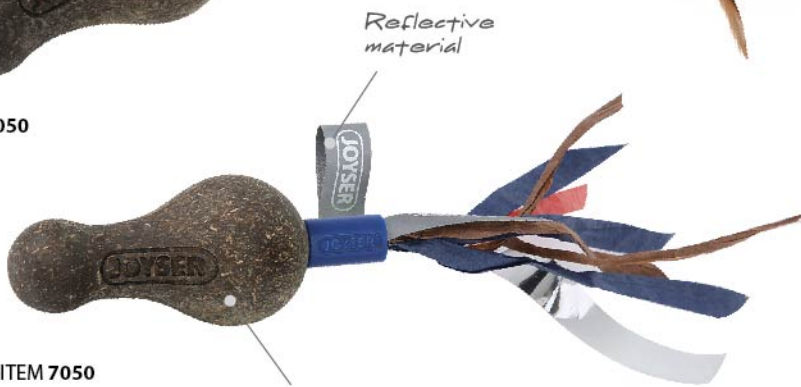

JOYSER

Catnip DuoBall™

with
Natural
Feather

ITEM 7050

with
Natural
Feather

ITEM 7050

with
Natural
Feather

ITEM 7050

Reflective
material

ITEM 7050

Pressed
Rubber and
Catnip

With
Ribbons

Catnip
is natural and non-addicting herb which excites cats natural instincts and encourages them to play for hours.

Joyser Motion is a special touch activated series that features sound modules or LED lights inside the toys. It reacts to the easiest touch and imitates natural sounds that make cat go crazy. Some toys also feature light for playing at night time.