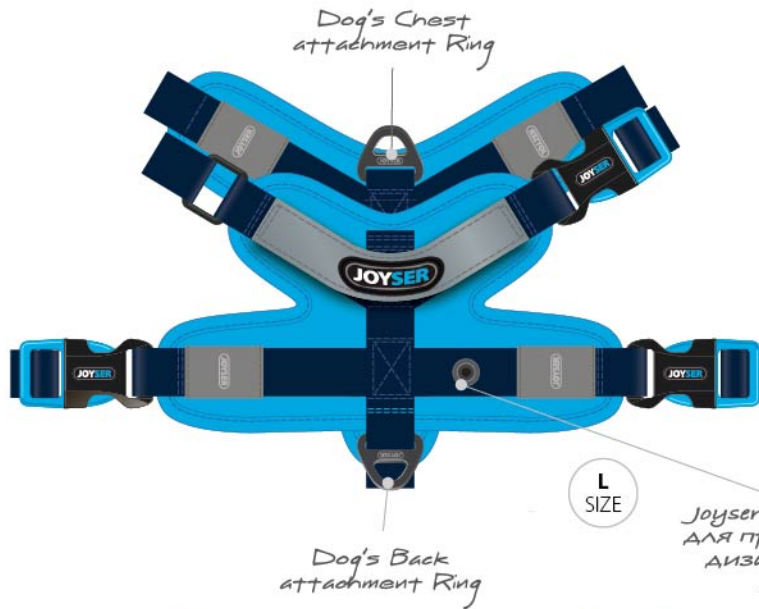

JOYSER WALK™
SOFT HARNESS
ITEM 8039
L-SIZE
Nylon / Neoprene

JOYSER

Soft
Harness™

JOYSER WALK™
SOFT HARNESS
ITEM 8038
M-SIZE
Nylon / Neoprene

M
SIZE

JOYSER WALK™
SOFT HARNESS
ITEM 8039
L-SIZE
Nylon / Neoprene

L
SIZE

Joyser Patch Connection Point
для прикрепления сменных
дизайнерских шевронов
Joyser Patches

JOYSER WALK™
SOFT HARNESS
ITEM 8040
XL-SIZE
Nylon / Neoprene

XL
SIZE

JOYSER

*joywalk
Leash™*

SAFEGRIP™

*Super soft Safegrip™
handle to keep your hand
and wrist comfortable and
secure even with the most
active dogs.*