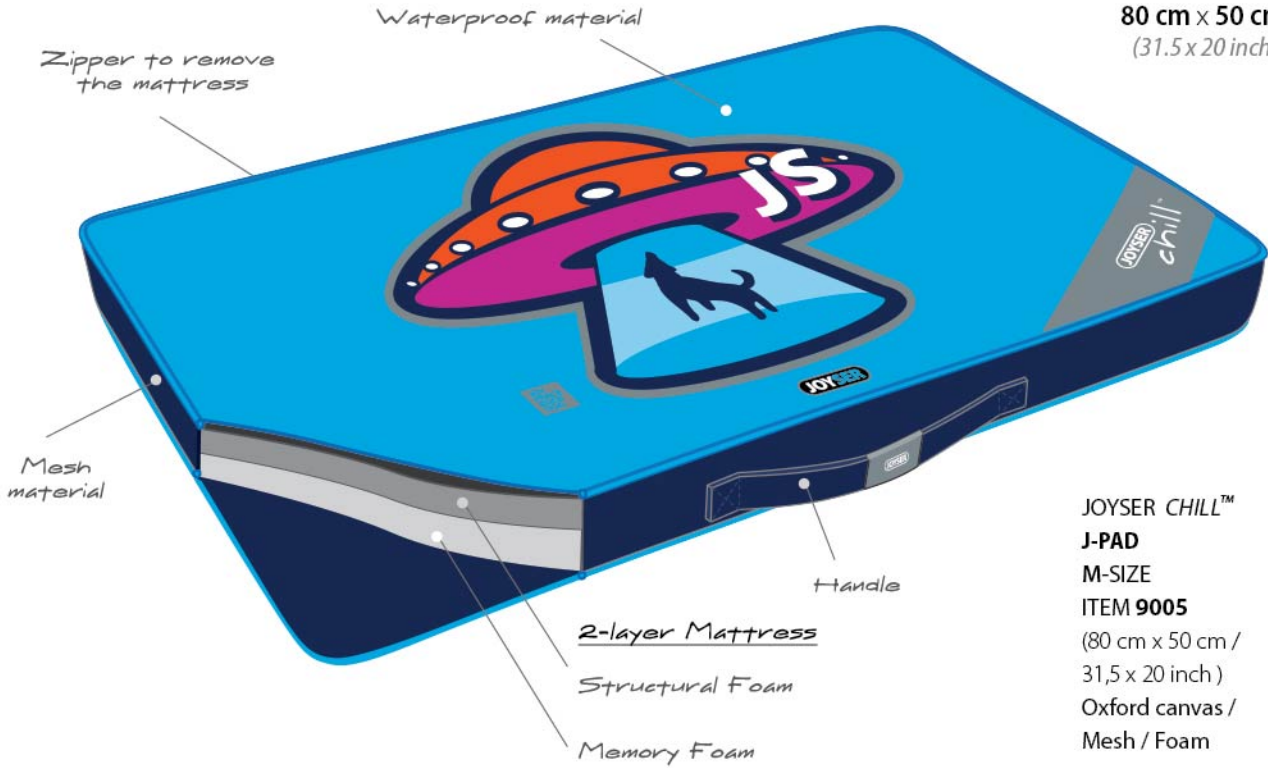

M
SIZE

56 x 77 x 12 cm
(22 x 30,3 x 4,7 inch)

L
SIZE

90 x 70 x 12 cm
(35,4 x 27,5 x 4,7 inch)

j-Bed
M size

JOYSER CHILL™
J-BED
WITH STRUCTURAL
FOAM MATTRESS
S-SIZE - ITEM 9001
M-SIZE - ITEM 9002
L-SIZE - ITEM 9003
Oxford canvas /
Structured foam

Special Textured
Foam Mattress

Second side

JOYSER
Chill™

8 cm (3 inch)

J-Pad
M size

80 cm x 50 cm
(31.5 x 20 inch)

Zipper to remove the mattress

Waterproof material

Memory Foam is sensitive to body temperature and molds itself to support dog's body contours. It improves circulation and reduces spinal pressure.

Convenient zipper allows you to easily remove the case to wash it. A special pocket to hide the clasp.