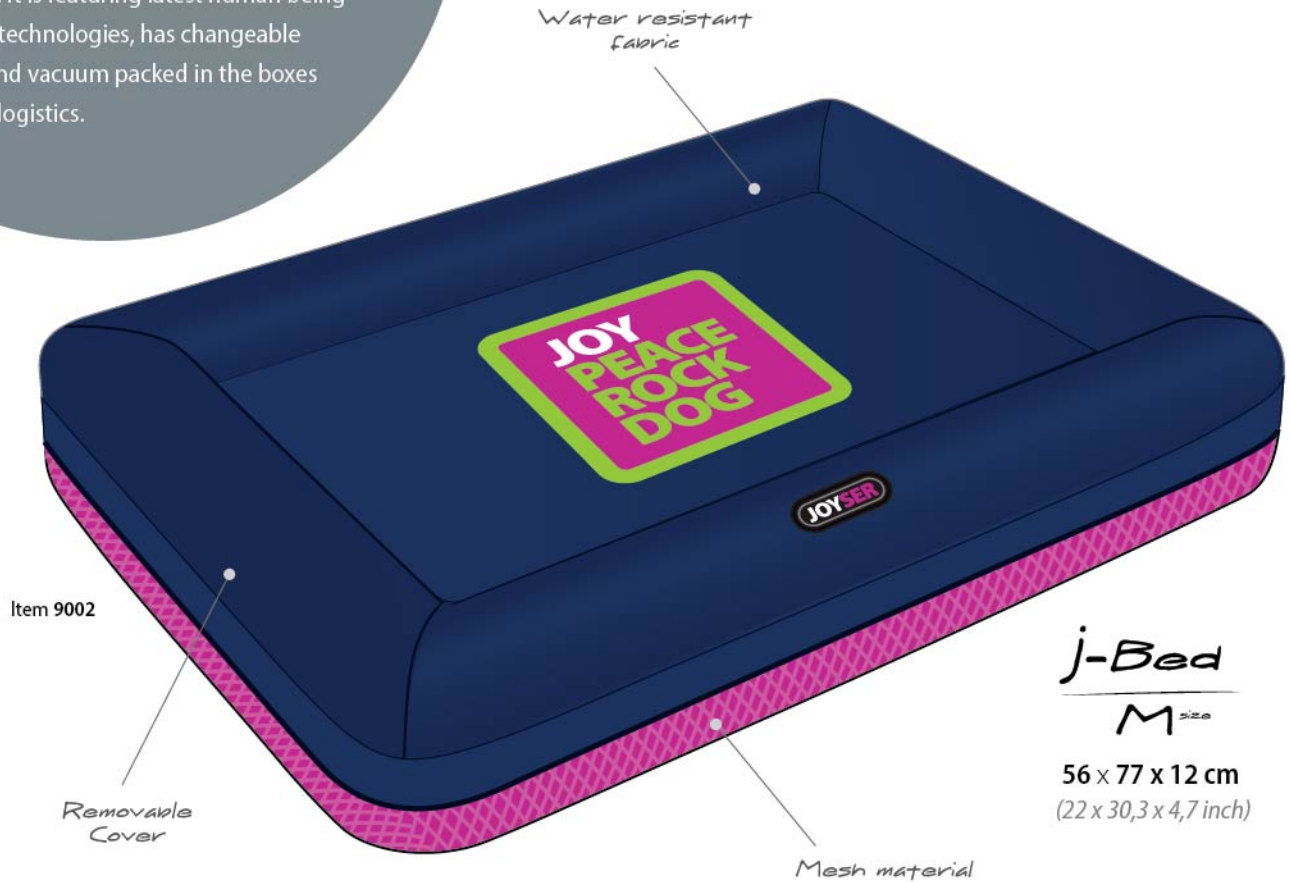

M40
M45
M47
M50

L
SIZE

L55
L65

JOYSER
Walk™

MULTISEASONAL

+5°F - +60°F

-15°C - +15°C

JOYSER
×
AIRY VEST

JOYSER WALK™
REVERSIBLE DOG JACKET
JOYSER PATTERN
12-SIZES
Nylon

JOYSER

C H I L L

Page - 61

Joyser Chill is a line of beds and pads made of structural and memory foam and aimed at making your pet's sleep as comfortable as possible. It is featuring latest human being mattress technologies, has changeable covers and vacuum packed in the boxes for easy logistics.

JOYSER
Chill™

j-Bed
M^{size}

56 x 77 x 12 cm
(22 x 30,3 x 4,7 inch)

Anti-slip bottom

improved air circulation through joyser Mesh fabric make this bed breath

2 Mattress Layers:
- Massage effect Foam
- Structural Foam

Convenient zipper allows you to easily remove Cover to wash it.

JOYSER
Chill™

Box

Item 9001

Item 9002

Item 9003

S
SIZE

50 x 50 x 12 cm
(19,7 x 19,7 x 4,7 inch)