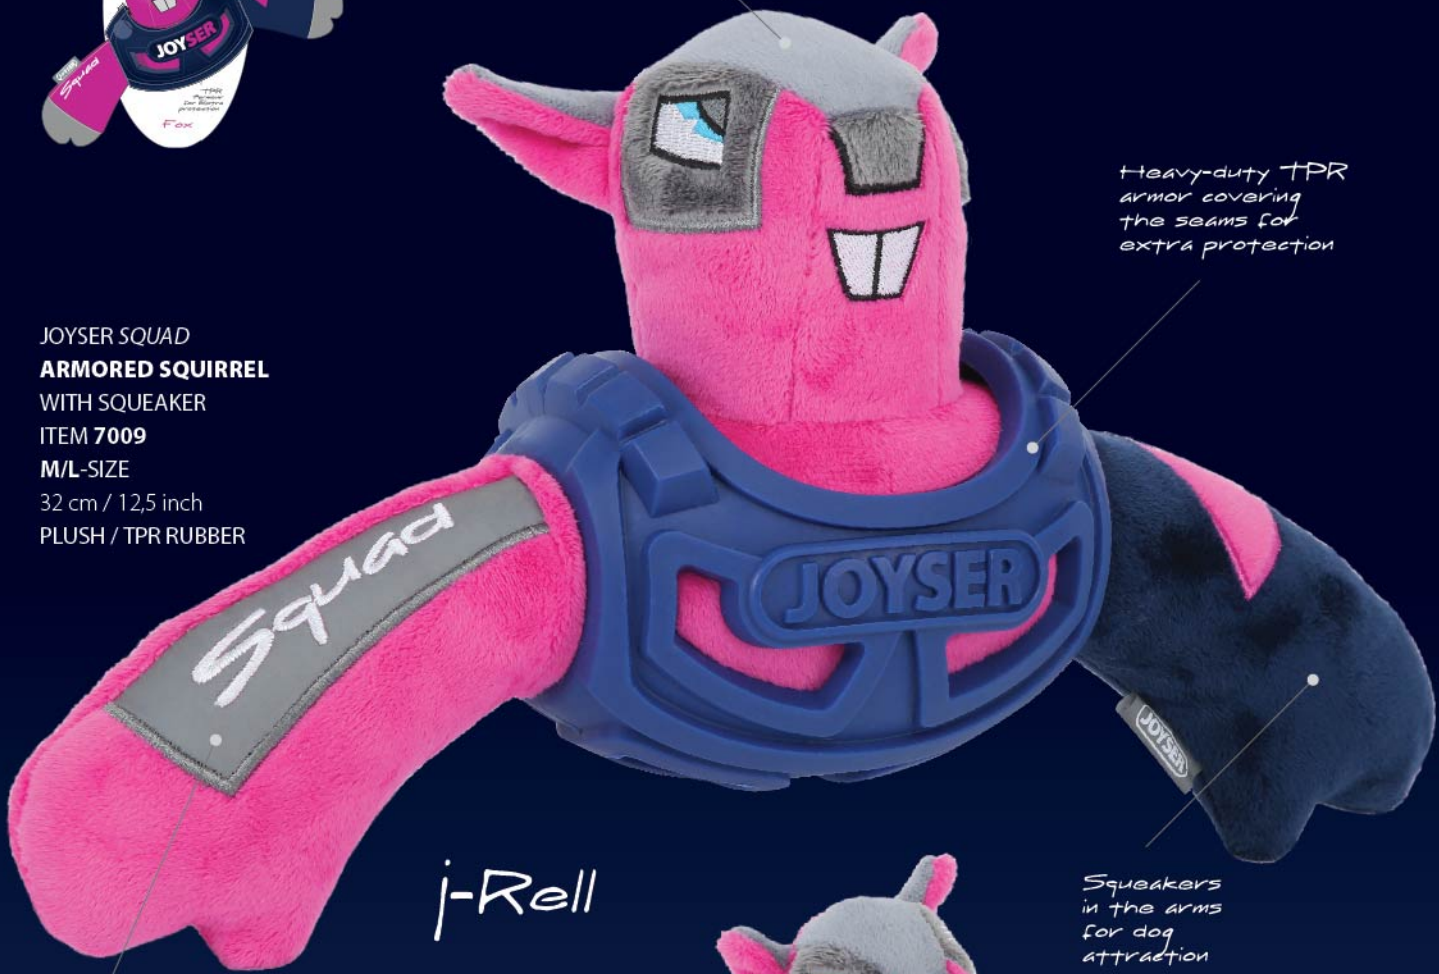

Heavy-duty TPR armor covering the seams for extra protection

j-Bear

Squeakers in the arms for dog attraction

Mesh fabric

j-Bear
mini

JOYSER SQUAD MINI
BEAR
WITH SQUEAKER
ITEM 7008
S/M-SIZE
19 cm / 7,5 inch
PLUSH

ULTIMATE DESIGN.

JOYSER

Squad

Plush material

Heavy-duty TPR armor covering the seams for extra protection

JOYSER SQUAD
ARMORED SQUIRREL
WITH SQUEAKER
ITEM 7009
M/L-SIZE
32 cm / 12,5 inch
PLUSH / TPR RUBBER

j-Rell

Squeakers in the arms for dog attraction

Reflective material

JOYSER SQUAD MINI
SQUIRREL
WITH SQUEAKER
ITEM 7011
S/M-SIZE
19 cm / 7,5 inch
PLUSH

j-Rell
mini

JOYSER

Squad

JOYSER SQUAD
ARMORED SQUIRREL
WITH SQUEAKER
ITEM 7010
M/L-SIZE
32 cm / 12,5 inch
PLUSH / TPR RUBBER