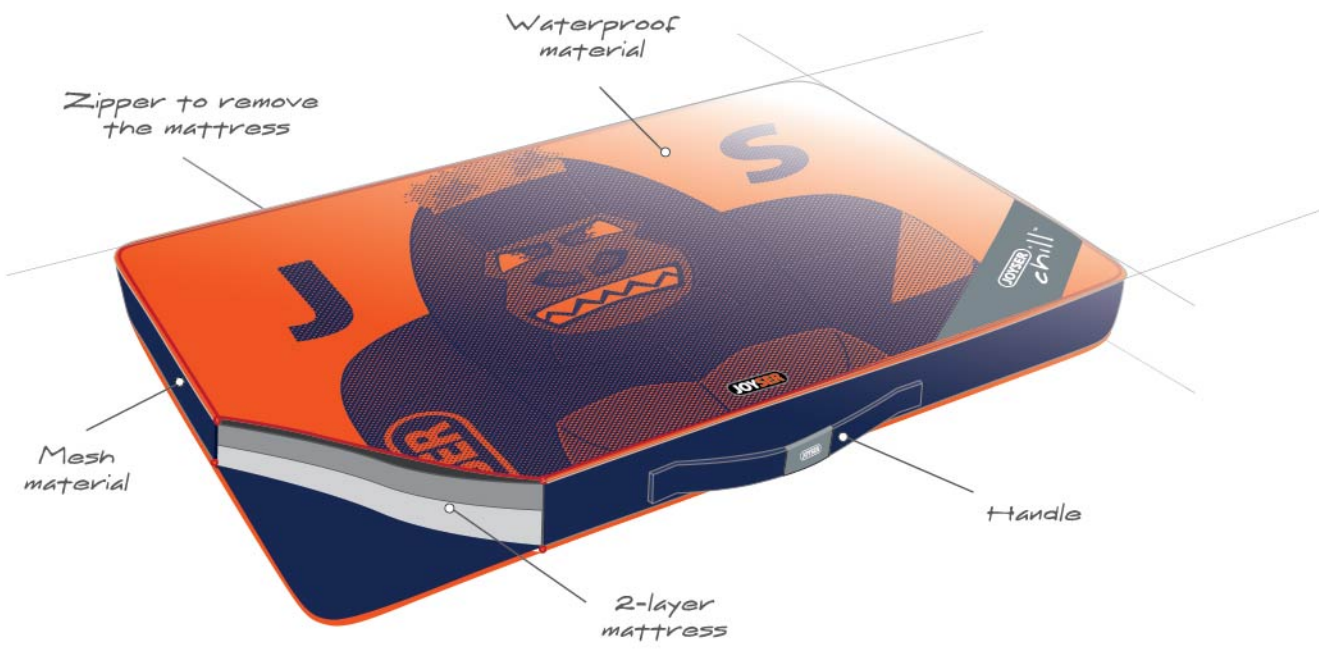

M40
M45
M47
M50

L
SIZE

L55
L65

JOYSER
Walk™

MULTISEASONAL

+5°F - +60°F

-15°C - +15°C

JOYSER
×
AIRY VEST

JOYSER WALK™
REVERSIBLE DOG JACKET
JOYSER PATTERN
12-SIZES
Nylon

JOYSER

C H I L L

Page - 61

Joyser Chill is a line of beds and pads made of structural and memory foam and aimed at making your pet's sleep as comfortable as possible. It is featuring latest human being mattress technologies, has changeable covers and vacuum packed in the boxes for easy logistics.