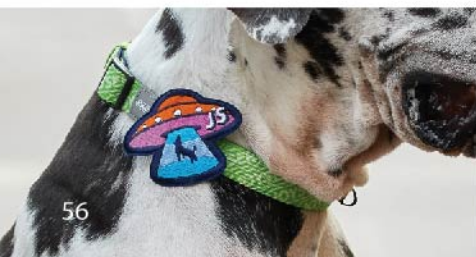

JOYSER PATCH™
2 EMBROIDERY PATCHES
FOR CUSTOMIZING
SET 1 - CLOVER / SLOGAN
ITEM 8043
Approx. 5 x 5 cm / 2 x 2 inch
Canvas

JOYSER PATCH™
2 EMBROIDERY PATCHES
FOR CUSTOMIZING
SET 2 - UFO / ROCK
ITEM 8044
Approx. 5 x 5 cm / 2 x 2 inch
Canvas

JOYSER PATCH™
2 EMBROIDERY PATCHES
FOR CUSTOMIZING
SET 3 - LIGHTNING / UNICORN
ITEM 8045
Approx. 5 x 5 cm / 2 x 2 inch
Canvas