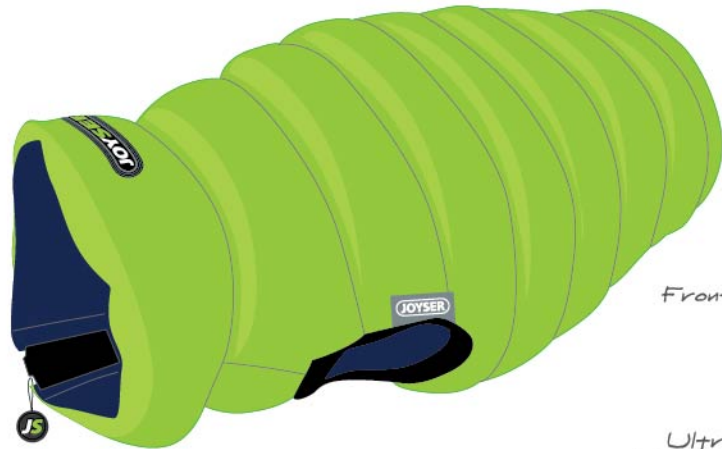

Front side

Reflective element

Ultra
Lightweight