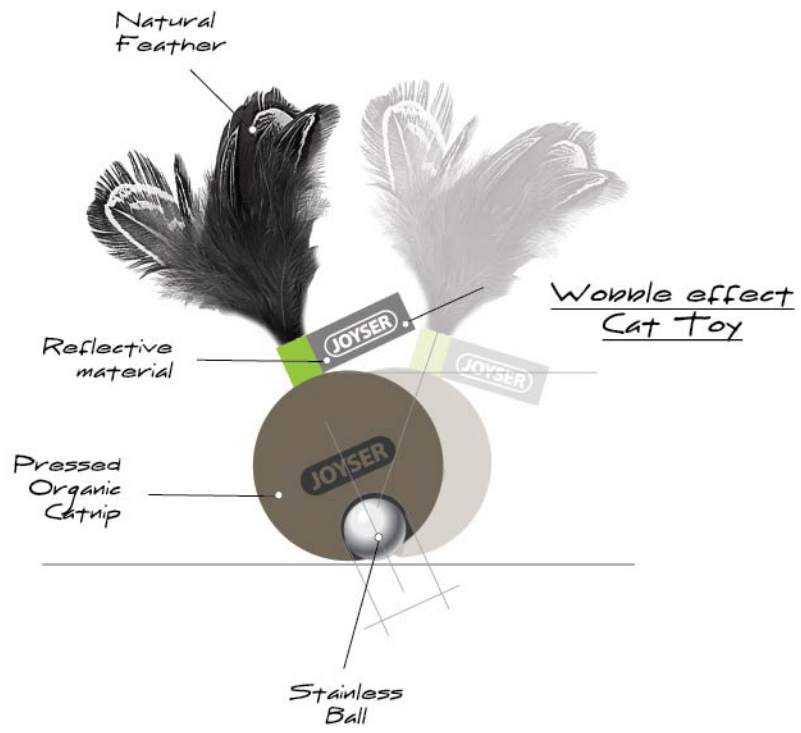

Changeable
Squeeaker inside

JOYSER PUPPY
**SQUIRREL
WITH HELMET
WITH SQUEAKER**
ITEM 7043
S-SIZE
14 cm / 5,5 inch
PLUSH / TPR RUBBER

Rubber
Helmet

Squirrel

JOYSER PUPPY
**SQUIRREL
WITH HELMET
WITH SQUEAKER**
ITEM 7042
S-SIZE
14 cm / 5,5 inch
PLUSH /
TPR RUBBER

JOYSER

PUPPY

Squeaker
inside

JOYSER PUPPY
2 TPR RINGS
ITEM 7067
S-SIZE
14 cm / 5,5 inch
TPR RUBBER

Rubber
Rings

Squeaker
inside

Rubber
Ring

JOYSER PUPPY
**TAIL WITH RING
WITH SQUEAKER**
ITEM 7045
S-SIZE
14 cm / 5,5 inch
PLUSH /
TPR RUBBER

JOYSER PUPPY
**TAIL WITH RING
WITH SQUEAKER**
ITEM 7044
S-SIZE
14 cm / 5,5 inch
PLUSH /
TPR RUBBER

JOYSER

C A T S

Joyser CatBall and CatDumbel are featuring latest and unique technologies of combining catnip and rubber. Filled with natural feather to stimulate cat's playful behavior.