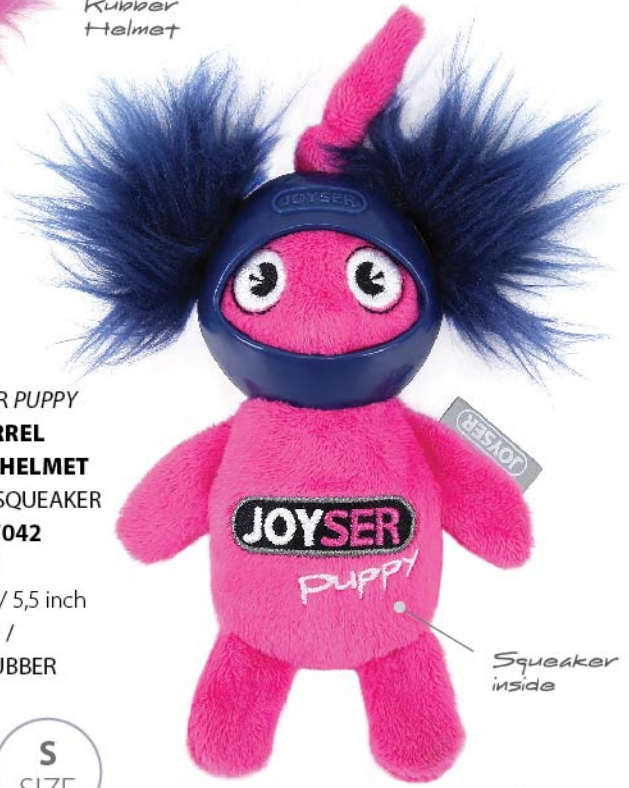

Rubber
Helmet

Squirrel

JOYSER PUPPY
**SQUIRREL
WITH HELMET
WITH SQUEAKER**
ITEM 7042
S-SIZE
14 cm / 5,5 inch
PLUSH /
TPR RUBBER

JOYSER

PUPPY

Squeaker
inside

JOYSER PUPPY
2 TPR RINGS
ITEM 7067
S-SIZE
14 cm / 5,5 inch
TPR RUBBER